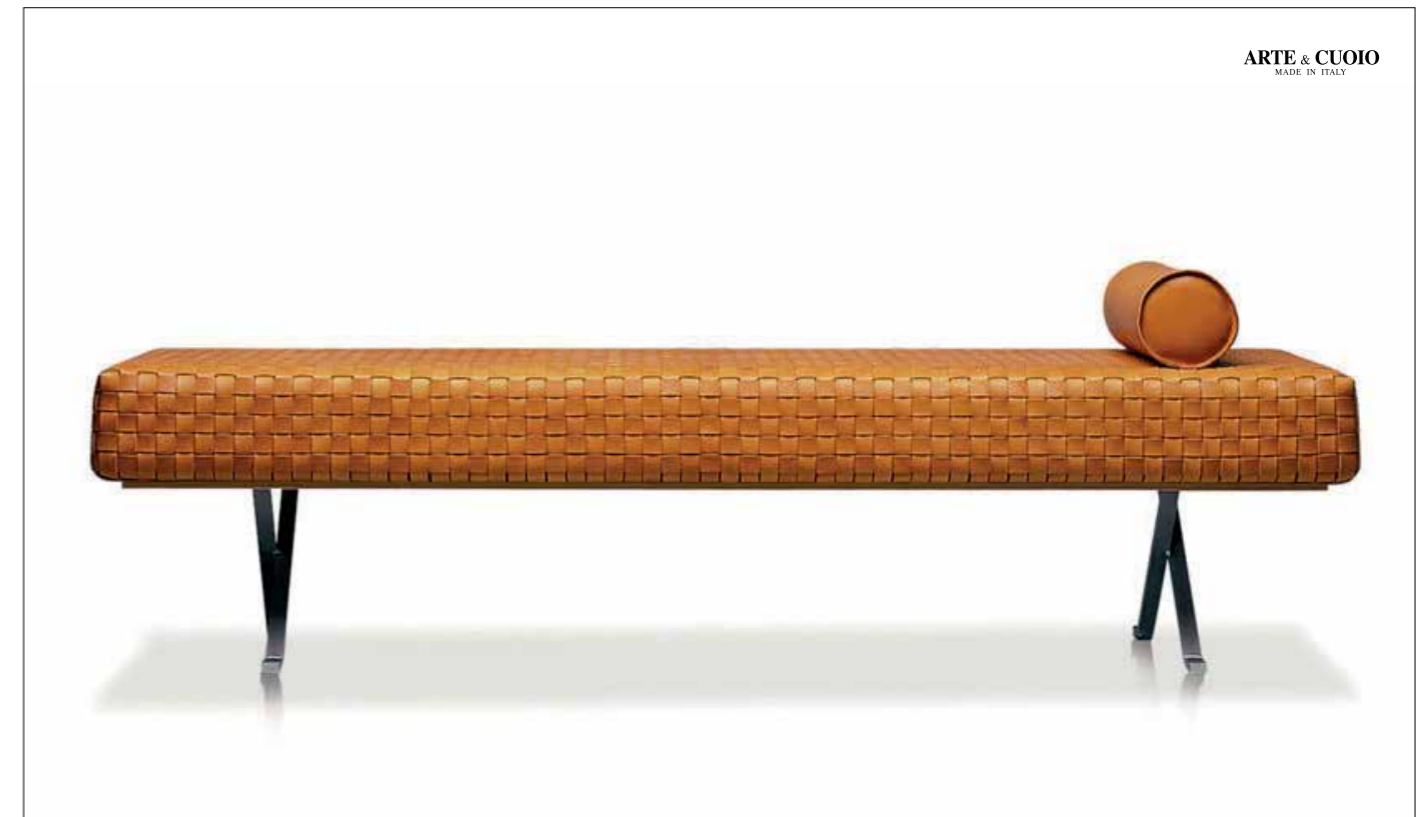

ARTE&CUIO110

Panca "Sigmund"

Materiali: cuoio intrecciato
Colori: naturale
Dimensioni: cm 180 x 60 x 42 h

"Sigmund" bench

Materiali: braided leather
Colours: natural
Dimensions: 70,86" x 23,62" x 16,53" h