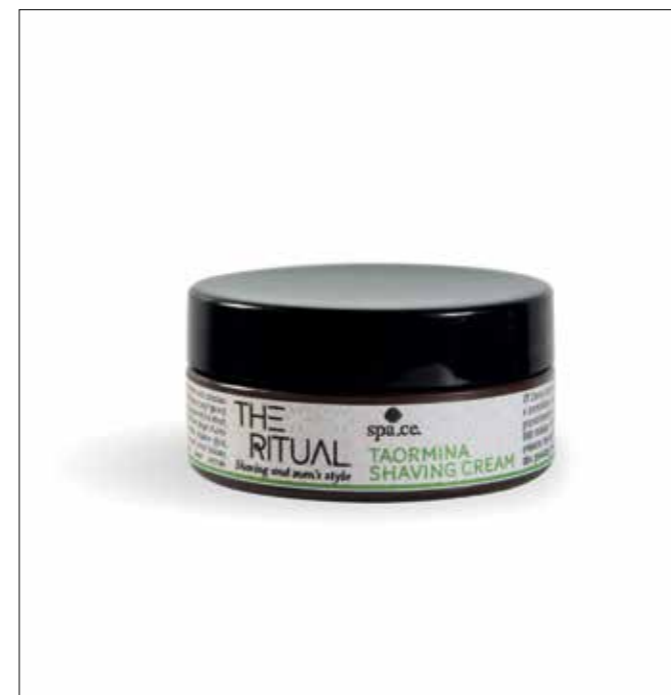

THE RITUAL

Shaving and men's style

The Ritual è una linea essenziale e completa dedicata all'uomo che propone una rasatura perfetta, offre soluzioni per la cura della barba e protegge con attenzione la pelle dell'uomo. The Ritual ha una profumazione che suggerisce note di ambra oceanica, fresche di menta piperita, sentori di spezie negli estratti di tè verde e zenzero, inoltre i pregiati olii di argan, mandorle e vinaccioli offrono all'uomo il massimo piacere sensoriale. Una perfetta sintesi di stile italiano.

The Ritual in an essential and complete line dedicated to man that proposes a perfect shave, offers solutions for the beard care and protects with attention men's skin. The Ritual fragrance recalls brown algae, fresh peppermint, spices of green tea and ginger while precious oils of argan, almond and grape seeds offer the ultimate sensorial pleasure. A perfect summary of Italian style.

spa-ce.
spa-ce.com PROUDLY MADE IN ITALY

RITUAL0011

Shaving cream Taormina
Packaging: vasetto 20 ml
Dettagli: crema corposa con estratti di tè verde e zenzero

Shaving cream Taormina
Packaging: 0,67 fl.oz jar
Dettagli: Rich cream with green tea and ginger extracts