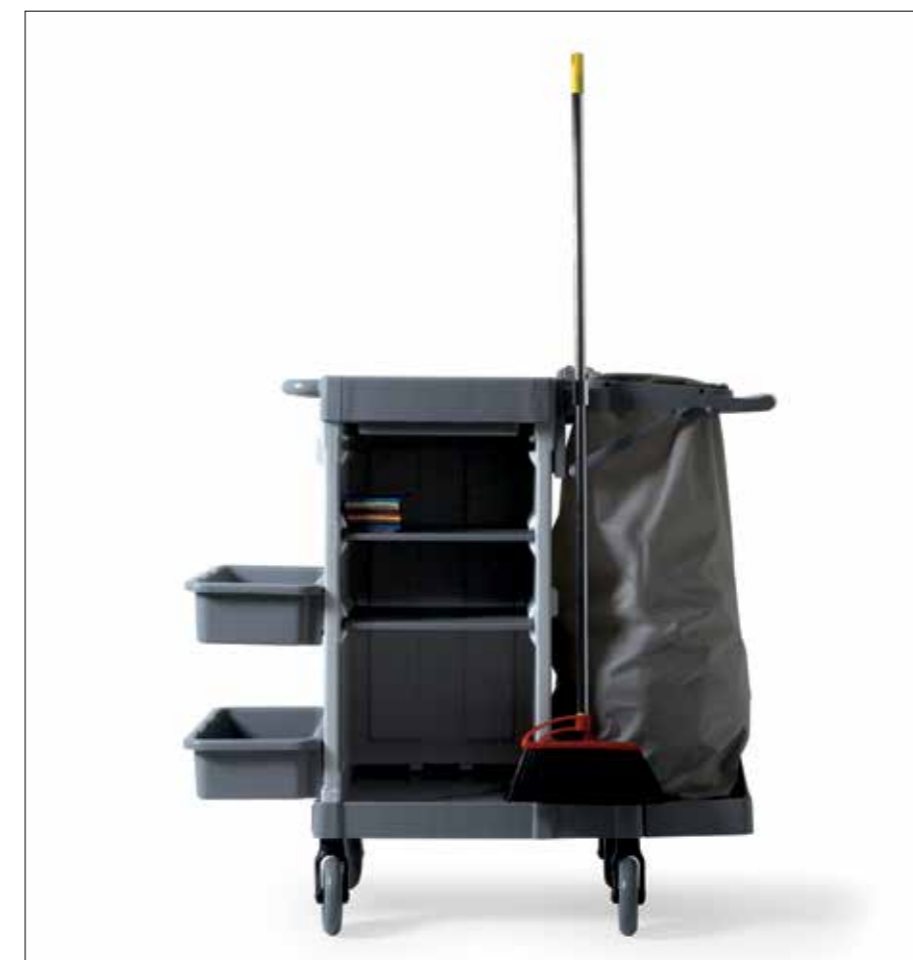

LBAEMP310

Carrello biancheria-pulizia

Materiali: polipropilene
Dimensioni: cm 118 x 55 x 108 h
Peso: 19 kg
Dettagli: 1 sacco in tela plastificata, 3 ripiani, vaschetta fissa superiore, 2 vaschette laterali regolabili, dotato di paracolpi

Room service trolley

Materials: polypropylene
Dimensions: 46,4" x 21,6" x 42,5" h
Weight: 41,8 lb
Details: 1 plastic-coated fabric sack, 3 shelves, upper fixed compartment, 2 lateral adjustable compartments, with rubber bumper