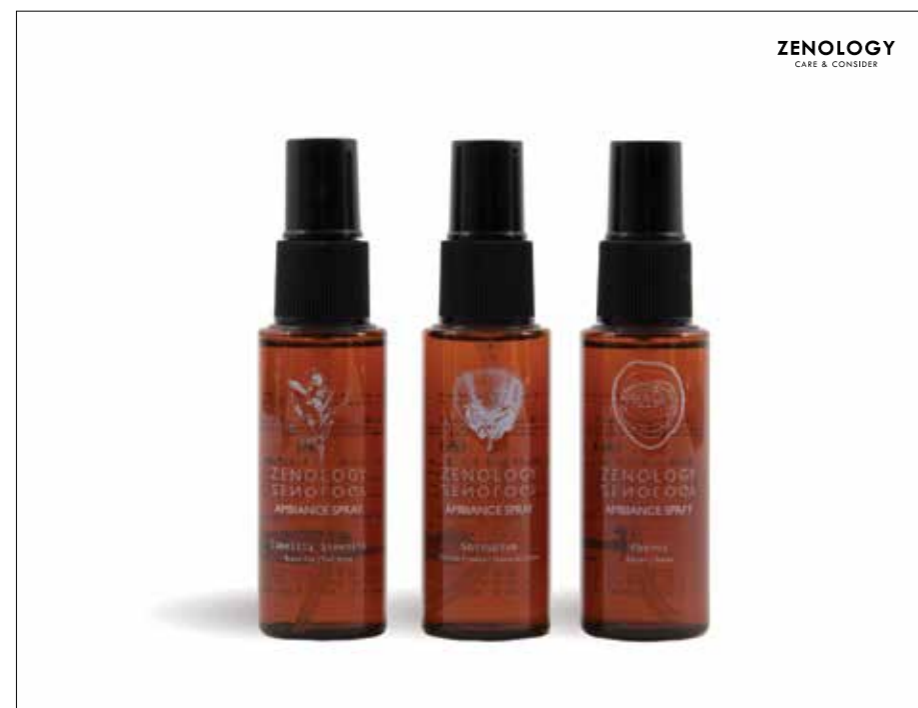

ZENOLOGY815 ... ZENOLOGY820

Ambiance spray

ZENOLOGY815 - Camellia Sinensis/Black Tea
ZENOLOGY817 - Ebenus/Ebony
ZENOLOGY820 - Gossypium/Cotton Flower

Capacità: 50 ml

Ambiance spray

ZENOLOGY815 - Camellia Sinensis/Black Tea
ZENOLOGY817 - Ebenus/Ebony
ZENOLOGY820 - Gossypium/Cotton Flower