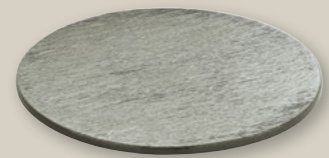

DAS PLAYGROUND SORTIMENT / THE PLAYGROUND RANGE

NEW

BRUSH PLATTFORM RUND 31CM
BRUSH PLATFORM ROUND 31CM

ART-NR: 7 01 1831 91 060543
GRÖSSE / SIZE: Ø31cm / Ø12.3"
GEWICHT / WEIGHT: 1490g
HÖHE / HEIGHT: 1,4cm / 0.5"
VPE / CP: 6 Stück / Piece

Verfügbar ab Dezember 2019
Available as from December 2019