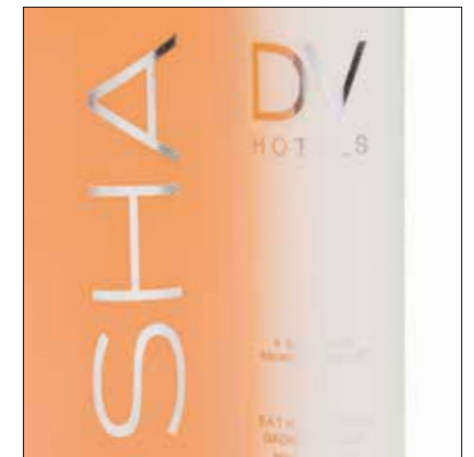

A CALDO
HOT FOIL